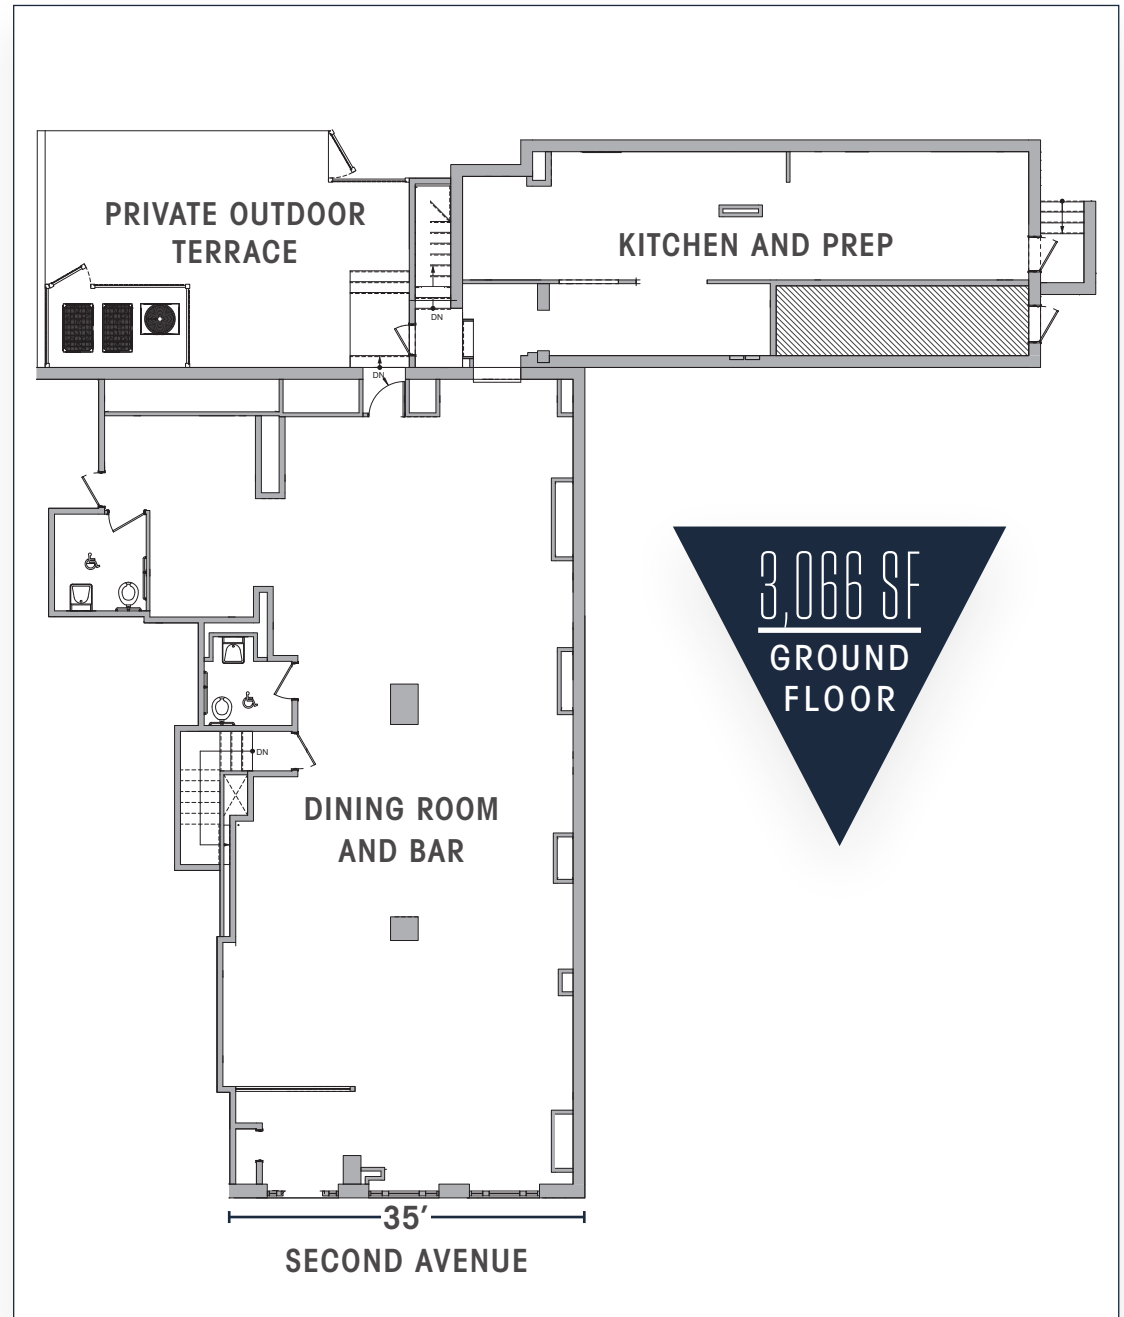

STORAGE BASEMENT 510 Square Feet

FRONTAGE 35 Feet

COMMENTS

- Fully equipped turn-key restaurant
- Private outdoor terrace for tenant's exclusive use
- Previously operating as "Barnacho"
- Long term lease, no key money

NEIGHBORS

The Smith, La Pecora Bianca, Barkogi, Crave
Fishbar, Rosa Mexicana, Blank Slate Coffee

937

SECOND AVENUE

BETWEEN EAST 49TH & 50TH STREETS
NEW YORK, NY 10022

FOR MORE INFORMATION
CONTACT EXCLUSIVE AGENT